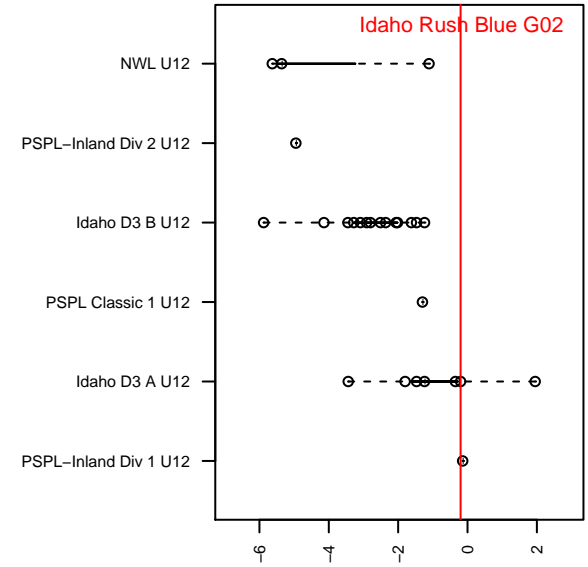

# Idaho Rush Blue G02

Idaho Rush SC  
 Boise, ID  
 G02 total strength=785  
 attack=1.24 defense=0.73  
 fall league = Idaho D3 A U12  
 spr league = Spr Idaho D3 A U12  
 notes= Lane 2014

alt names used:  
 IDAHO RUSH BLUE  
 Idaho Rush Blue  
 IDAHO RUSH BLUE  
 IDAHO RUSH BLUE

Venues played:  
 2014 HotShot U11  
 2014 Idaho D3 A U12  
 2014 GEM State Challenge U13G Silver East U  
 2014 FC Nova Fall Showcase U11/U12G Puma  
 2014 Spr Idaho D3 A U12

**Idaho Rush Blue G02**  
 Dots are actual minus expected GF (blue circles) and GA (red triangles).  
 Blue line is smoothed change in attack strength. Red is smoothed change in defense strength.

**attack and defense variance (black dot)  
relative to other teams  
and top 10 in region**

**attack and defense rating  
relative to others at age  
and all opponents in last 13 months**

**Performance relative to 13 month average**